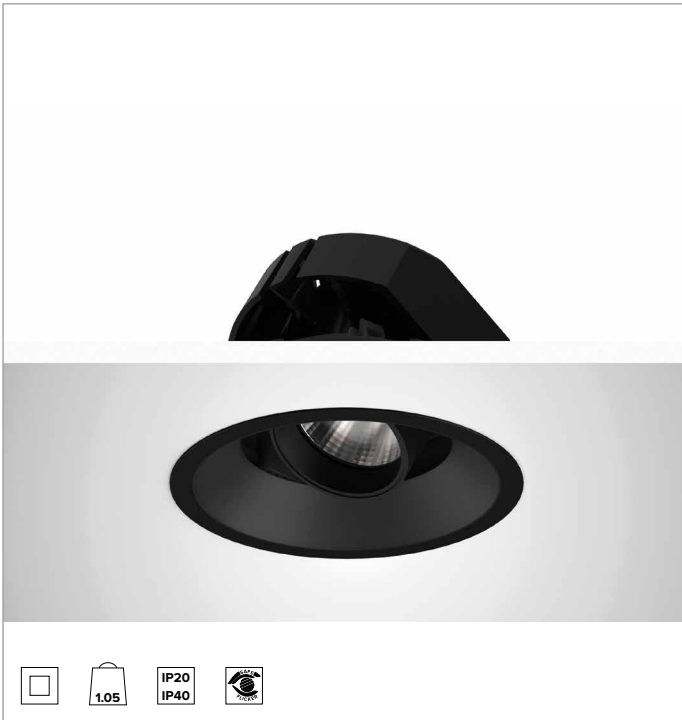

1T8635EL | CCTEVO ARCHITECTURAL 160

Adjustable recessed LED projector in a trim version

		2700K	H(m)	D(m)	Emax(lx)
		Ra90		33°	
		Fixture Power	34W	1	0.59
		Source Flux	3943lm	2	1.18
		Fixture Flux	2906lm	3	1.77
		Efficacy	85lm/W	4	2.36
TS1278	Imax=2173cd/klm	Imax	8568cd	5	2.95

CCT nominal: 2700K

Lifetime (L80/B10): >50000h tq +25°C

ILLUMINOTECHNICAL CHARACTERISTICS

FL - precision optics with a black silicone cut off ring. Version with a convex faceted highly reflective anodised aluminium reflector and a holographic diffusion filter. UGR<19 (EN 12464-1).

Optic: REFLECTOR

Beam angles: FL (33°)

Optical efficiency: 74%

Fixture flux: 2906lm

Luminous efficacy: 85lm/W

Photobiological safety: Compliant with RG1 low risk group

MECHANICAL CHARACTERISTICS

Die-cast black painted anodised aluminium body and dissipator. Black colour cover. The optical unit can be adjusted up to 40° on the vertical plane with a mechanical beam locking system and a graduated scale, and 358° on the horizontal plane. Trim version with an integrated black ring.

Colour and finish: Deep black

Weight: 1.05Kg

Version: TRIM

Degree of protection: IP20 for recessed part

Degree of protection: IP40 for exposed part

ELECTRICAL CHARACTERISTICS

Integrated electronic ON-OFF driver.