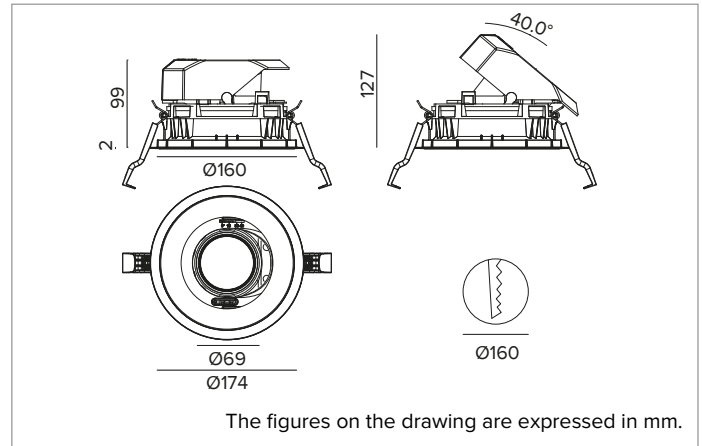

1T8635EL | CCTEVO ARCHITECTURAL 160

Adjustable recessed LED projector in a trim version

		2700K	H(m)	D(m)	Emax(lx)
		Ra90		33°	
		Fixture Power	34W	1	0.59
		Source Flux	3943lm	2	1.18
		Fixture Flux	2906lm	3	1.77
		Efficacy	85lm/W	4	2.36
TS1278	Imax=2173cd/klm	Imax	8568cd	5	2.95

Optic: REFLECTOR

Beam angles: FL (33°)

Optical efficiency: 74%

Fixture flux: 2906lm

Luminous efficacy: 85lm/W

Photobiological safety: Compliant with RG1 low risk group

MECHANICAL CHARACTERISTICS

Die-cast black painted anodised aluminium body and dissipator. Black colour cover. The optical unit can be adjusted up to 40° on the vertical plane with a mechanical beam locking system and a graduated scale, and 358° on the horizontal plane. Trim version with an integrated black ring.